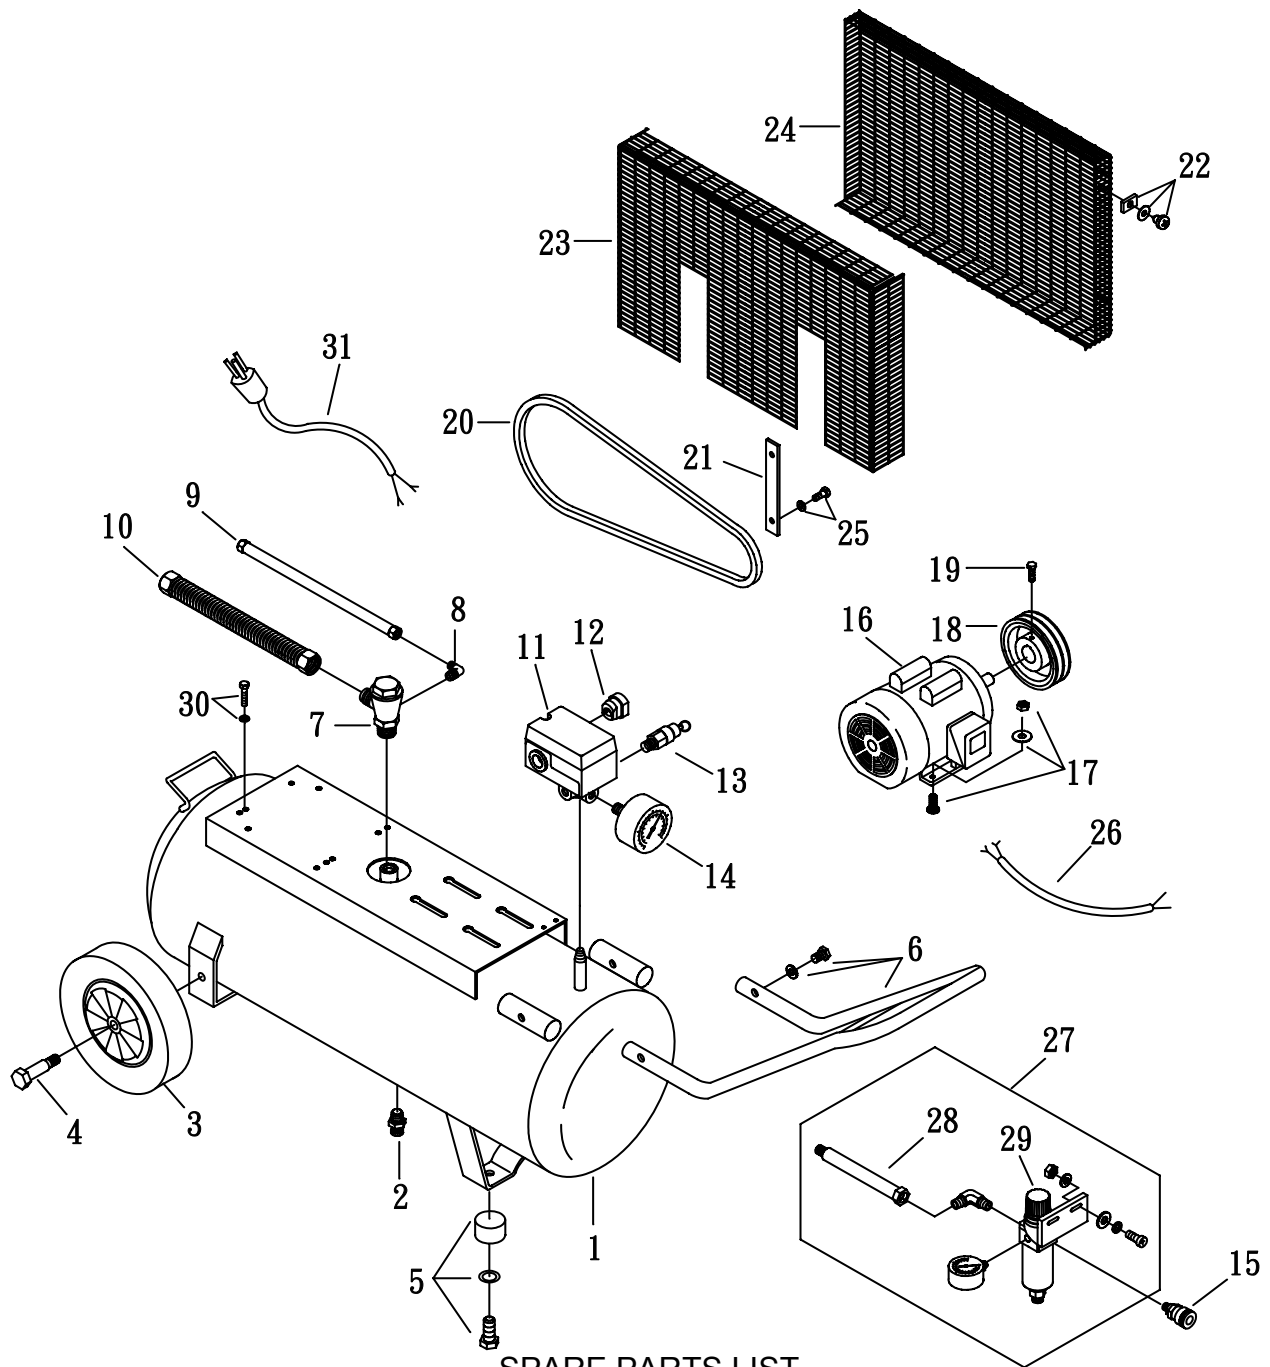

# PASLODE PB2058 / C10040 PARTS LIST (TANK)

12-07-2011

## SPARE PARTS LIST

REF No	DESCRIPTION	PART No	QTY	REF No	DESCRIPTION	PART No	QTY
1	Air Tank	721290	1	17	Motor Feet Bolt Set	721301	4
2	Drain Valve	721225	1	18	Motor Pulley	721302	1
3	Tank Wheel	721291	2	19	Bolt	721303	2
4	Bolt	721251	2	20	V-Belt	721304	1
5	Rubber Pad Set	721292	2	21	Bracket	721305	3
6	Handle	721253	2	22	Screw Set	721306	7
7	Check Valve	721293	1	23	Belt Guard	721307	1
8	Unloading Elbow	721230	1	24	Belt Guard	721308	1
9	Unloading Tube Set	721295	1	25	Bolt	721309	6
10	Exhaust Tube Set	721296	1	26	Interconnecting Cable	721311	1
11	Pressure Switch	721297	1	27	Regulator Set	721259	1
12	Strain Relief Bush	721236	1	28	Soft Tube	721260	1
13	Pressure Relief Valve	721235	1	29	Regulator	721261	1
14	Pressure Gauge	721257	1	30	Bolt	721310	4
15	Quick Coupler (FEMALE)	721242	1	31	Power Lead	721248	1
16	Motor	721300	1				

# PASLODE PB2058 / C10040 PARTS LIST (PUMP)

12-07-2011

## SPARE PARTS LIST

REF NO	DESCRIPTION	PART No	QTY	REF NO	DESCRIPTION	PART No	QTY
1	Cylinder Head	721262	2	16	Bearing	721276	1
2	S.H.C.S.	721201	8	17	Rear Bearing Seat Gasket	721277	1
3	In. & Ex. Valve Assembly	721263	2	18	Oil Seal	721278	1
4	Stud	721264	8	19	Rear Bearing Seat	721279	1
5	Cylinder	721265	2	20	Breathing Cover	721280	1
6	Cylinder Gasket	721266	2	21	Bolt	721281	4
7	Piston Ring Set	721267	2	22	Pulley	721282	1
8	Piston Set	721268	2	23	Plate Washer	721283	1
9	Rod	721269	2	24	Hexagon Bolt Set	721284	1
10	Crankcase	721270	1	25	Exhaust Elbow	721285	1
11	Oil Drain Plug	721271	1	26	Exhaust Three Way Pipe	721286	1
12	Oil Sight Gauge Set	721272	1	27	Exhaust Tube Set	721287	1
13	Oil Filling Plug Set	721273	1	28	Air Filter Set	721288	2
14	Bearing	721274	1	29	Filter Element	721289	2
15	Crankshaft & Balancer	721275	1				