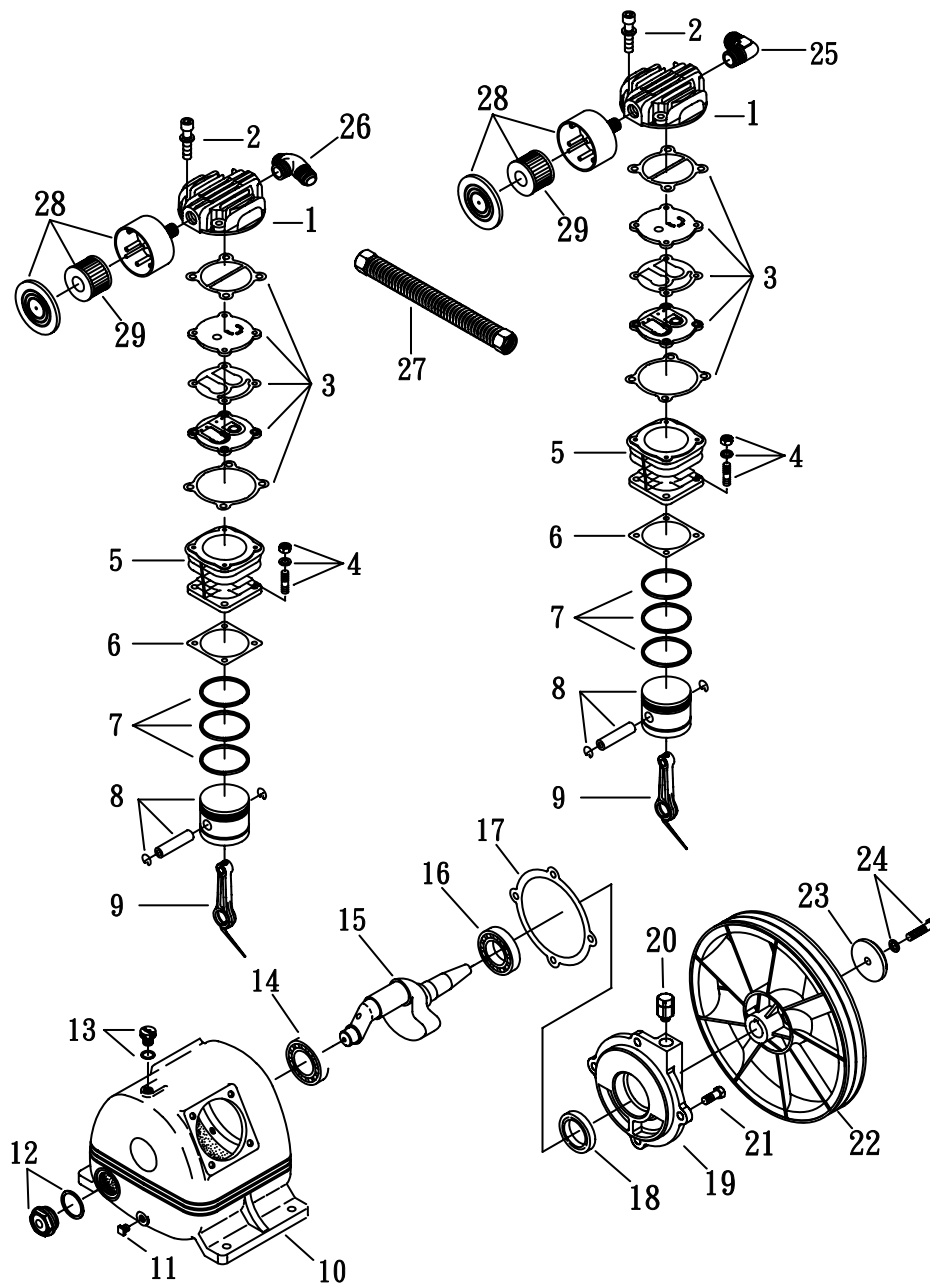

# PASLODE PB2058 / C10040 PARTS LIST (TANK)

12-07-2011

## SPARE PARTS LIST

REF No	DESCRIPTION	PART No	QTY	REF No	DESCRIPTION	PART No	QTY
1	Air Tank	721290	1	17	Motor Feet Bolt Set	721301	4
2	Drain Valve	721225	1	18	Motor Pulley	721302	1
3	Tank Wheel	721291	2	19	Bolt	721303	2
4	Bolt	721251	2	20	V-Belt	721304	1
5	Rubber Pad Set	721292	2	21	Bracket	721305	3
6	Handle	721253	2	22	Screw Set	721306	7
7	Check Valve	721293	1	23	Belt Guard	721307	1
8	Unloading Elbow	721230	1	24	Belt Guard	721308	1
9	Unloading Tube Set	721295	1	25	Bolt	721309	6
10	Exhaust Tube Set	721296	1	26	Interconnecting Cable	721311	1
11	Pressure Switch	721297	1	27	Regulator Set	721259	1
12	Strain Relief Bush	721236	1	28	Soft Tube	721260	1
13	Pressure Relief Valve	721235	1	29	Regulator	721261	1
14	Pressure Gauge	721257	1	30	Bolt	721310	4
15	Quick Coupler (FEMALE)	721242	1	31	Power Lead	721248	1
16	Motor	721300	1				

# PASLODE PB2058 / C10040 PARTS LIST (PUMP)

12-07-2011

## SPARE PARTS LIST

REF NO	DESCRIPTION	PART No	QTY	REF NO	DESCRIPTION	PART No	QTY
1	Cylinder Head	721262	2	16	Bearing	721276	1
2	S.H.C.S.	721201	8	17	Rear Bearing Seat Gasket	721277	1
3	In. & Ex. Valve Assembly	721263	2	18	Oil Seal	721278	1
4	Stud	721264	8	19	Rear Bearing Seat	721279	1
5	Cylinder	721265	2	20	Breathing Cover	721280	1
6	Cylinder Gasket	721266	2	21	Bolt	721281	4
7	Piston Ring Set	721267	2	22	Pulley	721282	1
8	Piston Set	721268	2	23	Plate Washer	721283	1
9	Rod	721269	2	24	Hexagon Bolt Set	721284	1
10	Crankcase	721270	1	25	Exhaust Elbow	721285	1
11	Oil Drain Plug	721271	1	26	Exhaust Three Way Pipe	721286	1
12	Oil Sight Gauge Set	721272	1	27	Exhaust Tube Set	721287	1
13	Oil Filling Plug Set	721273	1	28	Air Filter Set	721288	2
14	Bearing	721274	1	29	Filter Element	721289	2
15	Crankshaft & Balancer	721275	1				